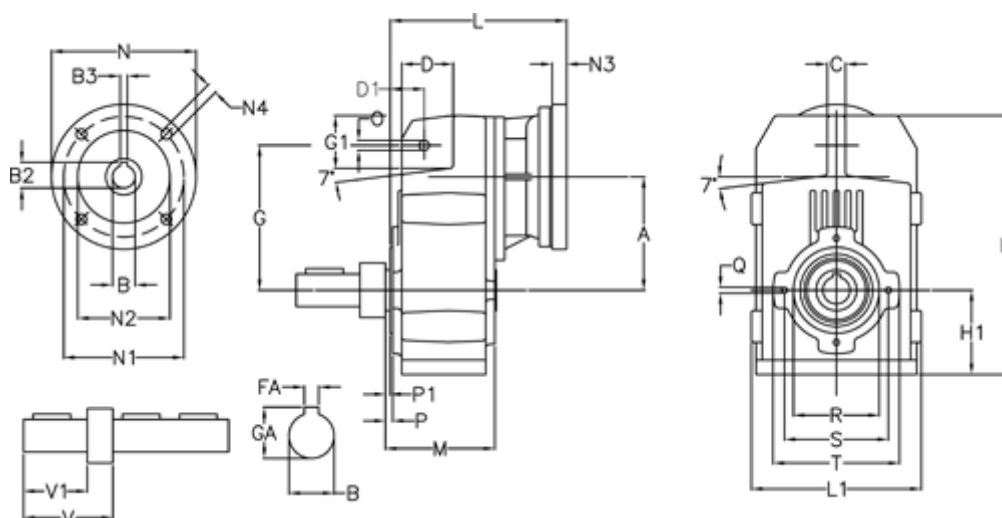

Article number: 29560202591220
 Description: Shaft mounted gear
 A202R-25,9-P63B5

Measures

A = 125.00	FA = 8	M = 120.0	Q = M8x15
B = 30	G = 160	N = 140	R = 95
B1 = 11	G1 = 58.0	N1 = 115	S = 115
B2 = 12.8	GA = 33.0	N2 = 95	T = 140
B3 = 4	H = 286.0	N4 = M8x19	V = 96.0
C = 20	H1 = 92.5	O = 11	V1 = 60
D = 57.0	L = 197.5	P = 5.0	
D1 = 40.0	L1 = 188	P1 = 3.0	